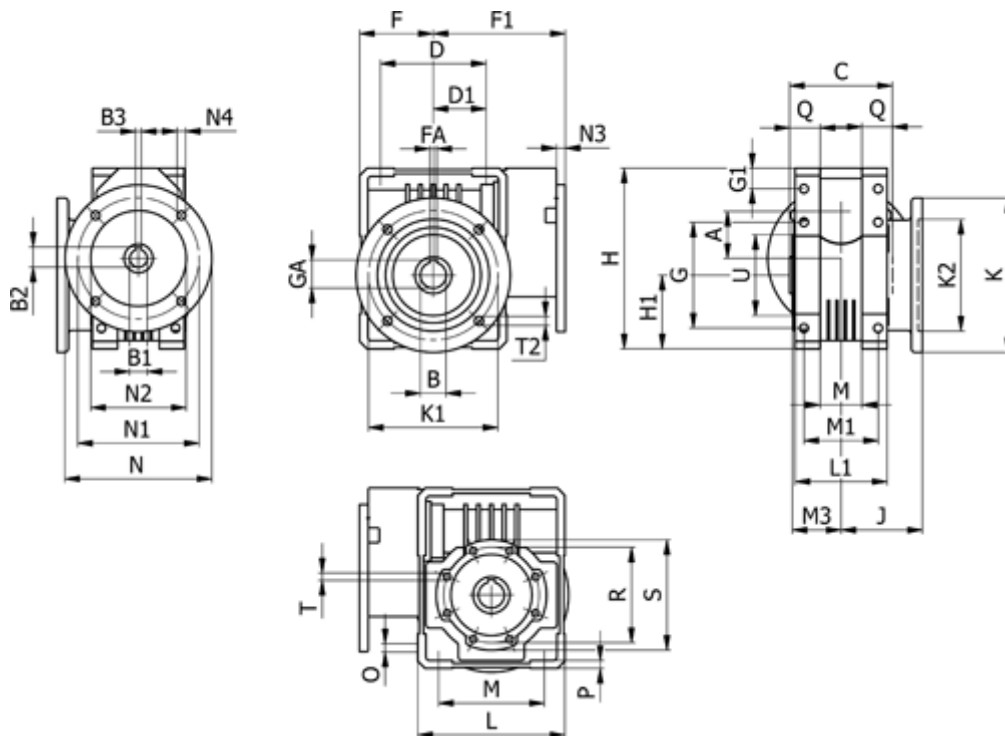

Article number: 392108616852510

Description: Worm gear
WR 86-UFC2-168-71B5, without lubrication

Measures

A = 86.90	E = 15	H = 245.5	M = 144	N4 = M8x10	U = 110
B = 35	E1 = 6	H1 = 100.0	M1 = 101	O = 11.5	
B1 E7 = 14	F = 100	J = 151.0	M2 = 57	P = 11	
B2 = 16.3	F1 = 168	K = 210	M3 = 64.5	Q = 45	
B3 H9 = 5	FA = 10	K1 = 176	N = 160	R = 130	
C = 140	G = 144	K2 = 152	N1 = 130	S = 150	
D = 144.0	G1 = 45.5	L = 200	N2 = 110	T = M10x18	
D1 = 72.0	GA = 38.3	L1 = 125	N3 = 11.0	T2 = 12.5	